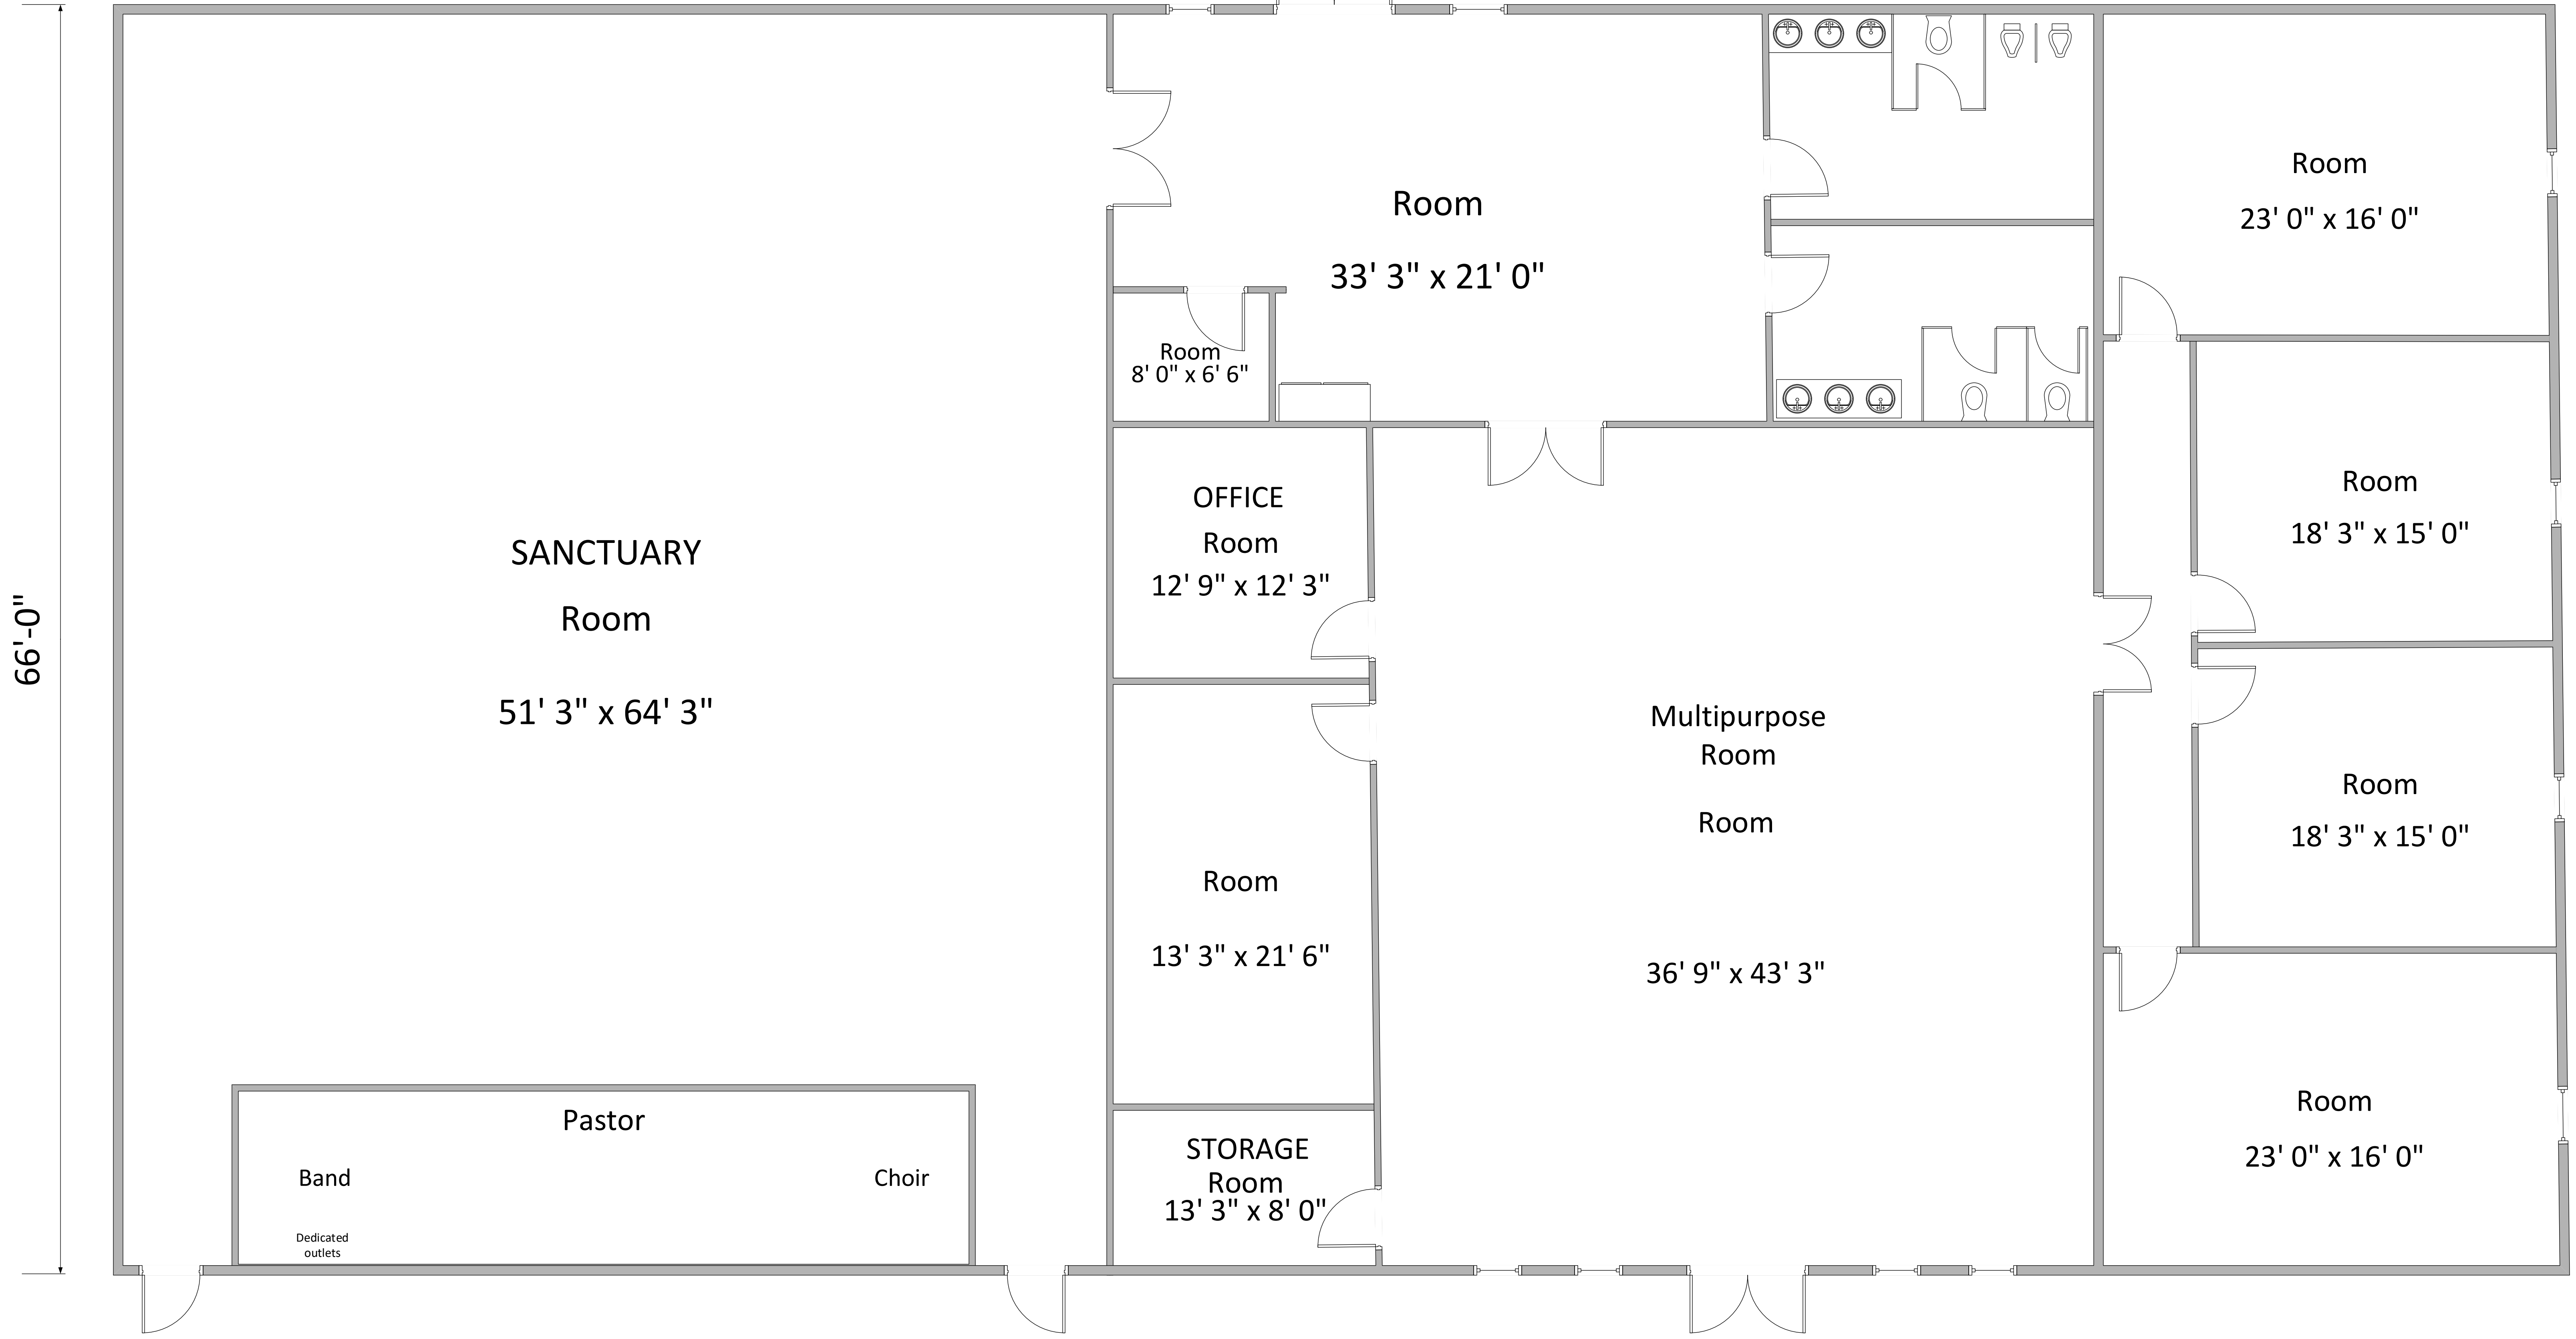

6,922 square feet  
127'-0"

66'-0"

SANCTUARY  
Room  
51' 3" x 64' 3"

Band

Dedicated outlets

Pastor

Choir

Room  
8' 0" x 6' 6"

OFFICE  
Room  
12' 9" x 12' 3"

Room  
13' 3" x 21' 6"

STORAGE  
Room  
13' 3" x 8' 0"

Room  
33' 3" x 21' 0"

Multipurpose  
Room  
Room  
36' 9" x 43' 3"

Room  
23' 0" x 16' 0"

Room  
18' 3" x 15' 0"

Room  
18' 3" x 15' 0"

Room  
23' 0" x 16' 0"